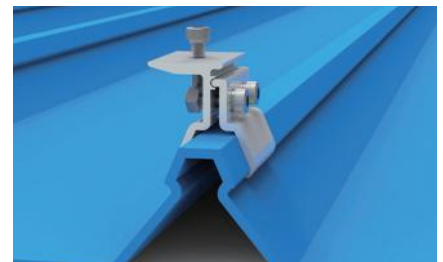

CK-FTS-444