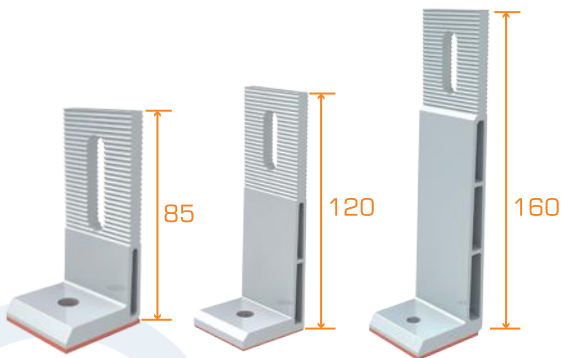

Length Options