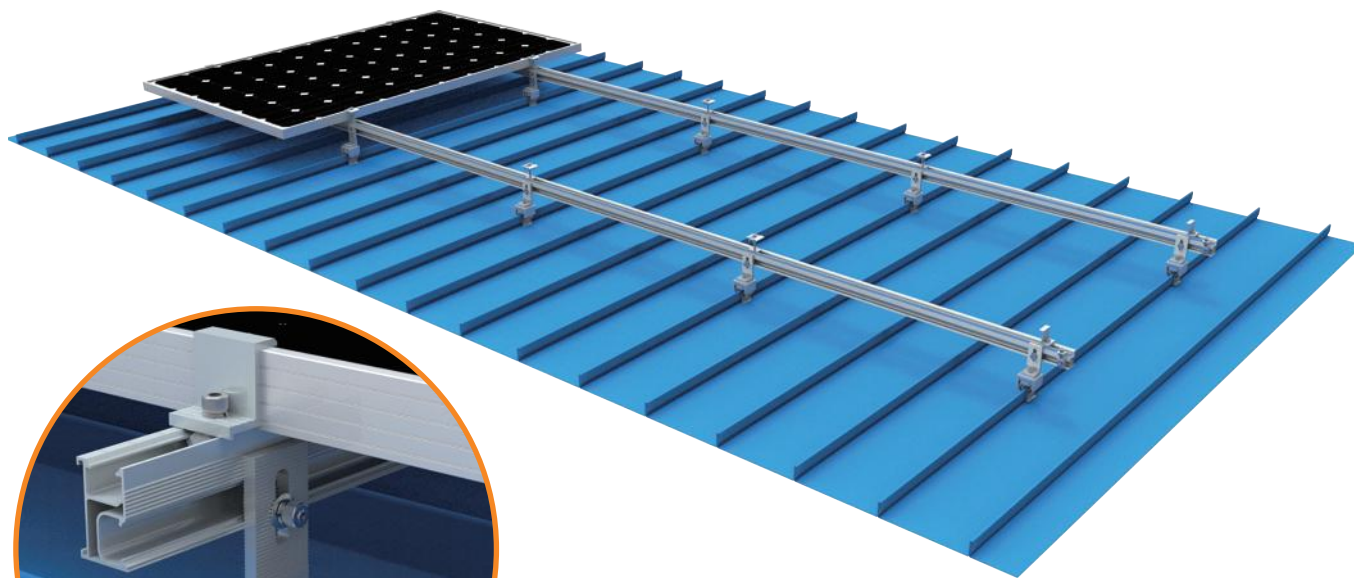

E-LOCK Mount

CK-FTS-388