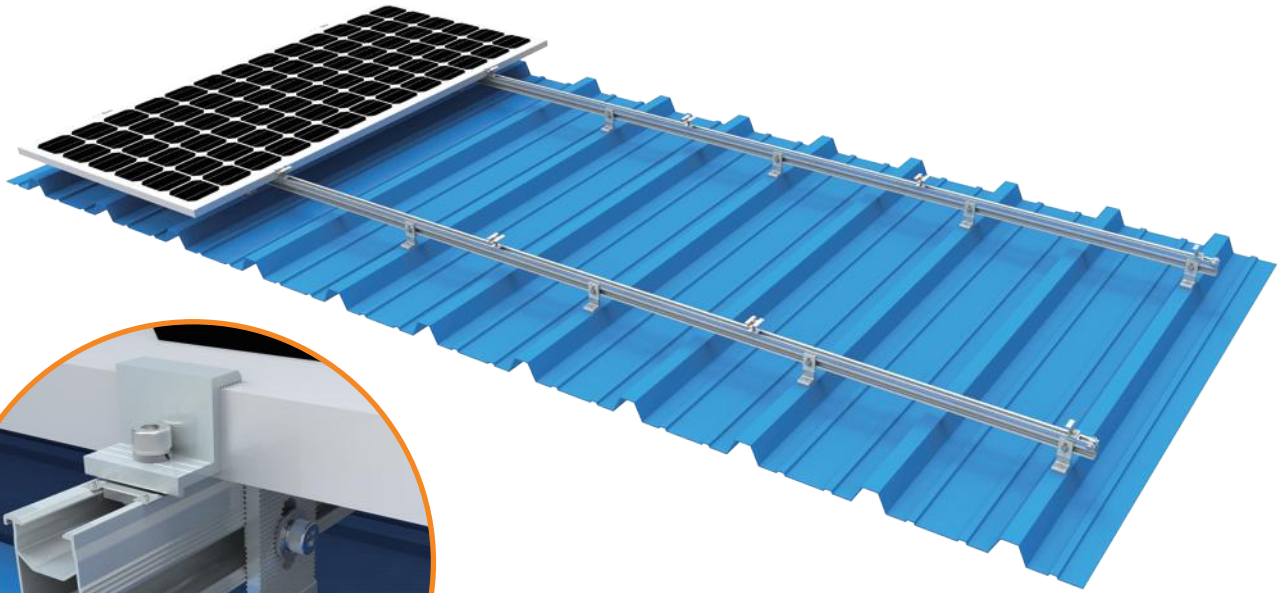

## L Feet Mount

CK-FTS-202R537-1

### Features/Benefits:

- Universal used for Trapezoidal and corrugated roofs
- Portrait or Landscape orientation
- Pre-assembled
- Made of high class material AL6005-T5
- Pre-Applied EPDM pad

**Intertek**  
5010190

### Features/Benefits:

- Universal used for fibre-cement, trapezoidal and corrugated roofs
- Portrait or Landscape orientation
- Pre-assembled
- Made of high class material AL6005-T5
- Height adjustable and help to increase power generation