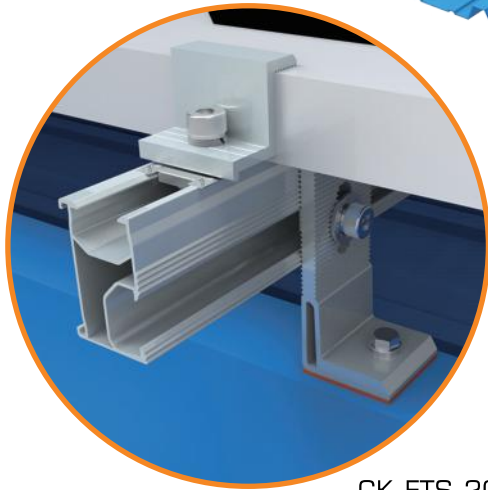

## L Feet Mount

CK-FTS-202R537-1

### Features/Benefits:

- Universal used for Trapezoidal and corrugated roofs
- Portrait or Landscape orientation
- Pre-assembled
- Made of high class material AL6005-T5
- Pre-Applied EPDM pad

**Intertek**  
5010190