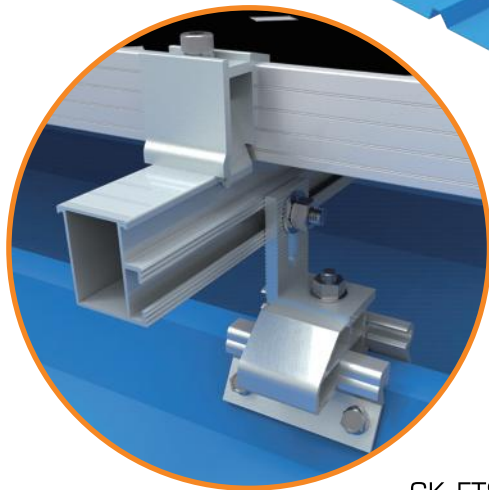

PHEILIX^{TM}
TECHNOLOGY

Trapezoidal Clamp Mount

CK-FTS-384