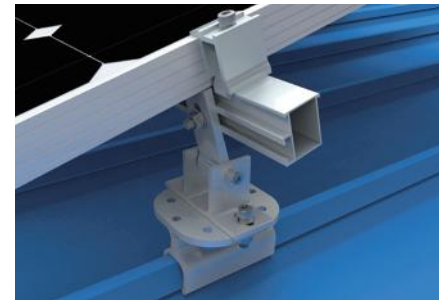

PHEILIX^{TM}
TECHNOLOGY

Tilt Mount

Features/Benefits:

- Application on trapezoidal profile and Concrete cement roofs
- Portrait or Landscape orientation
- Made of high class material AL6005-T5
- Different tilt options
- Optimizing the tilt to increase power generations

CK-FTS-BL200/340/500

Intertek
5010190
Conforms to UL STD NO.1703 & 2703

Australian STANDARD
AS 1170

L footing

Combined with roof clamp

Free direction possible