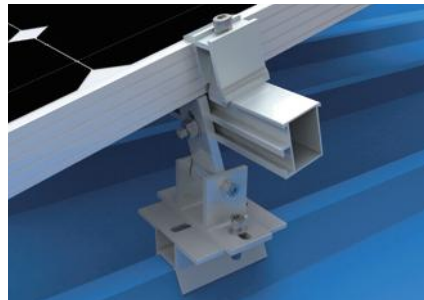

PHEILIX^{TM}
TECHNOLOGY

Tilt Mount

Features/Benefits:

- Application on trapezoidal profile and Concrete cement roofs
- Portrait or Landscape orientation
- Made of high class material AL6005-T5
- Different tilt options
- Optimizing the tilt to increase power generations

CK-FTS-BL200/340/500

Intertek
5010190
Conforms to UL STD NO.1703 & 2703

Australian STANDARD
AS 1170

L footing

Combined with roof clamp

Free direction possible