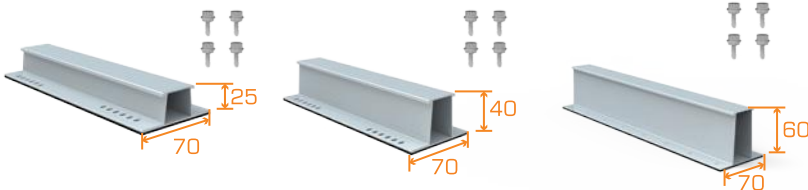

Different height for option

CK-FTS-016

CK-FTS-017

CK-FTS-024