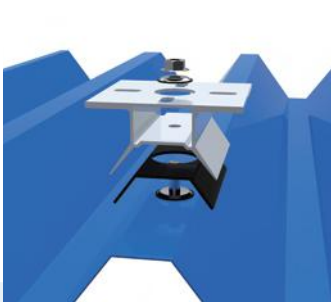

Top Drilling

Side Drilling

CK-FTS-320