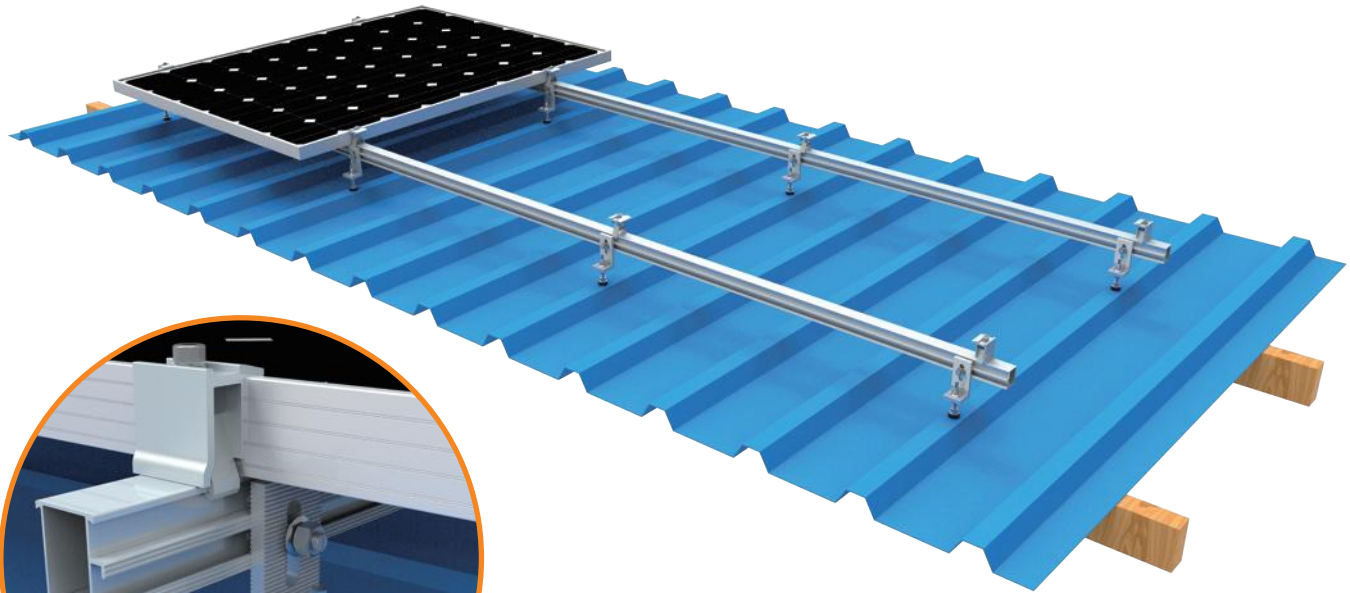

PHEILIX^{TM}
TECHNOLOGY

Hanger Bolt Mount

CK-FTS-162R518-7

Features/Benefits:

- Universal used for fibre-cement, trapezoidal and corrugated roofs
- Portrait or Landscape orientation
- Pre-assembled
- Made of high class material AL6005-T5
- Height adjustable and help to increase power generation

Intertek
5010190
Conforms to UL STD NO.1703 & 2703

Australian STANDARD
AS 1170

For Wooden Rafter

For Steel Purlin

Combined with Alu Plate