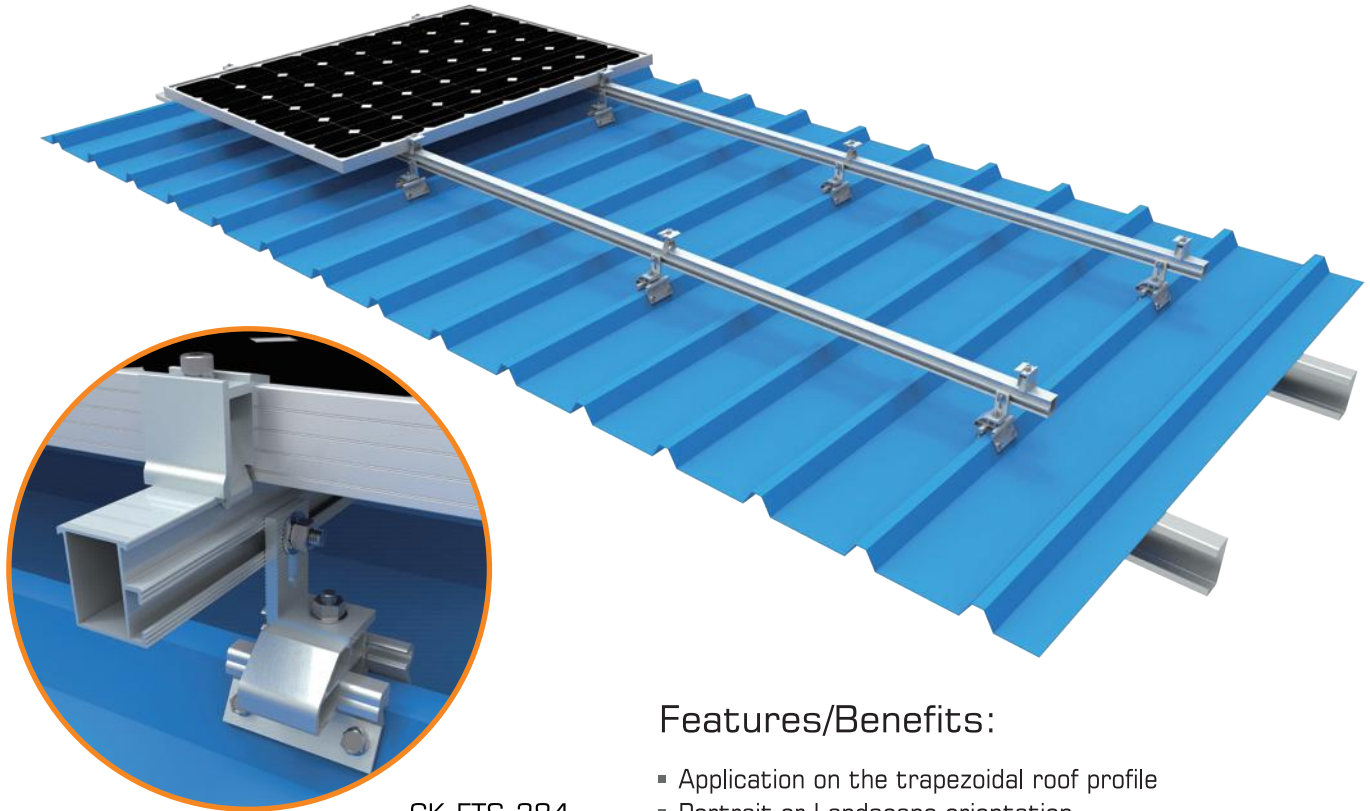

PHEILIX^{TM}
TECHNOLOGY

Trapezoidal Clamp Mount

CK-FTS-384