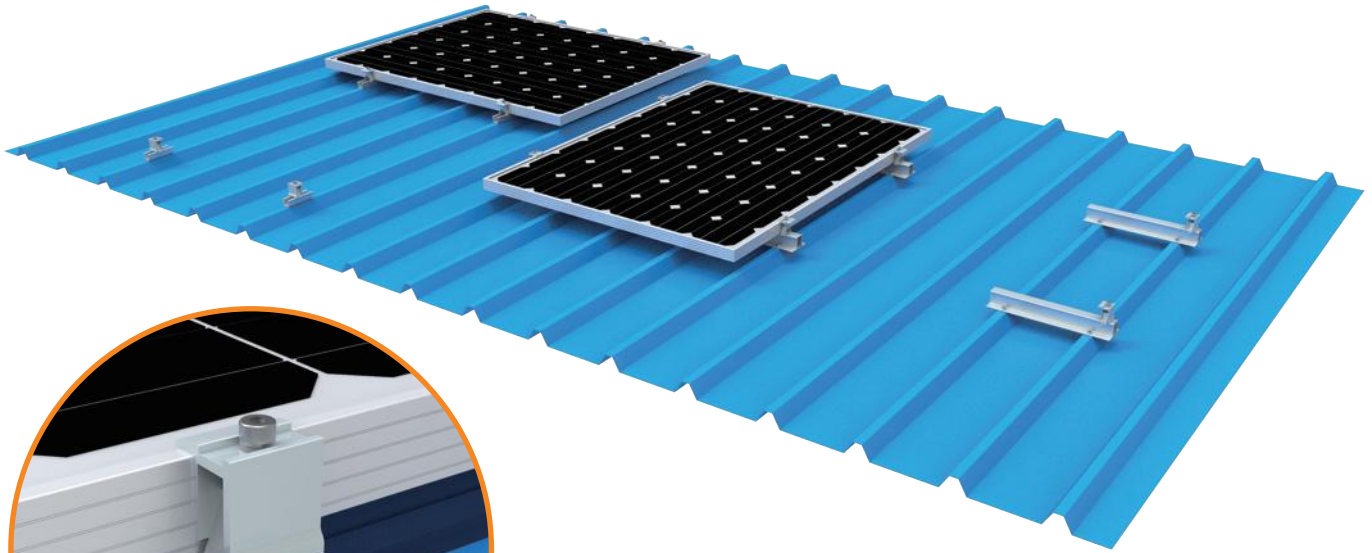

Rail-Free Mount

CK-FTS-017

Features/Benefits:

- Application on the trapezoidal and Sandwich roof profile
- Portrait orientation
- Made of high class material AL6005-T5
- Lower Costing & Fast fixing
- Fix on ribs only ,no need drill purlin
- Pre-assembled with EPDM pad